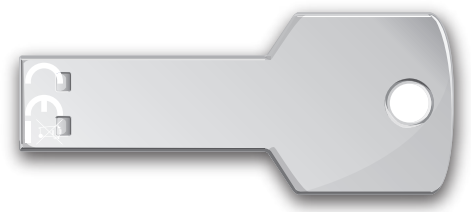

Colours: Gravure laser

Extra:

Model: USB Key

Max. size: Total 41.0mm X 19.0mm

IID:

ID:

Front

Back