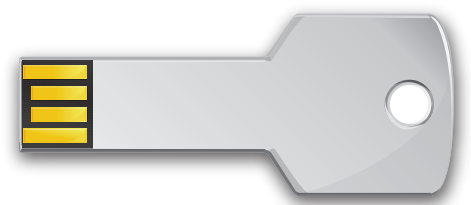

Colours: Gravure laser

Extra:

Model: USB Key

Max. size: Total 41.0mm X 19.0mm

IID:

ID:

Front

Back